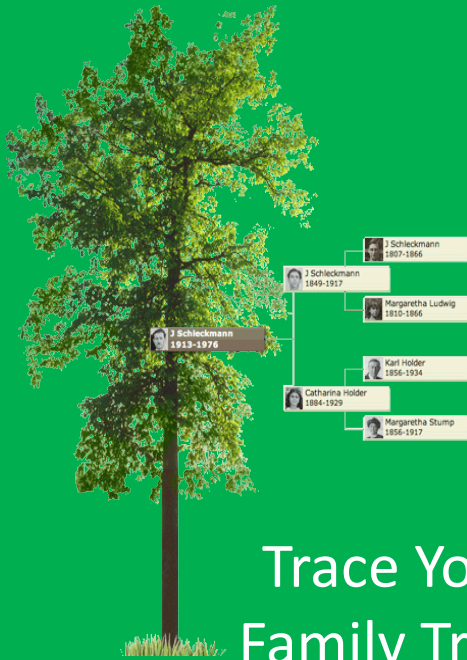

Genealogy & Culture

Friday

5:00pm-10:00pm

Saturday

12:00pm-10:00pm

Sunday

12:00pm-10:00pm

(schedule subject to change)

Trace Your
Family Tree!